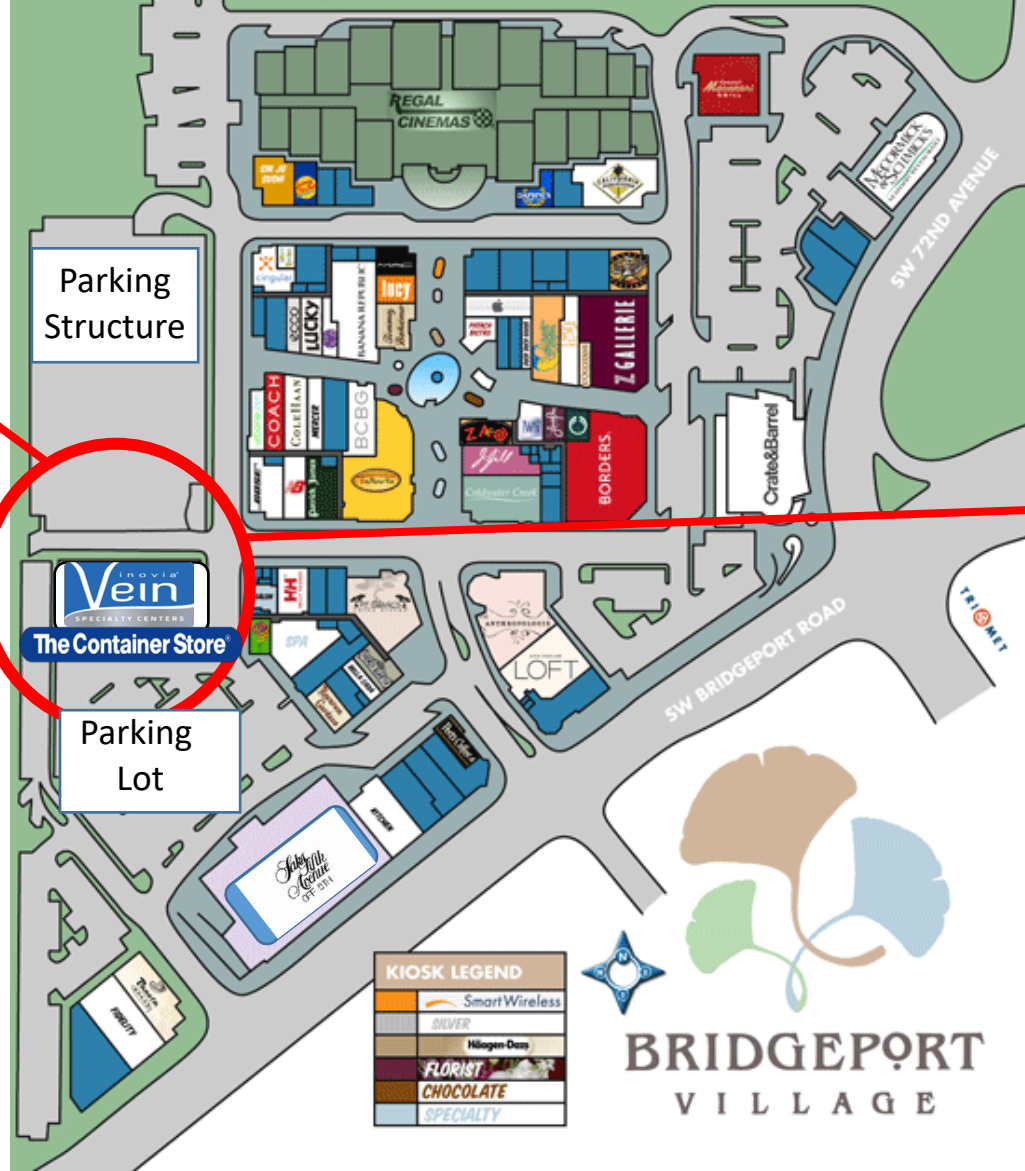

We are located on the second floor above the Container Store

Enter the door below the Lasik Plus sign, just to the right of the main Container Store entrance

Suite 215 on the second floor

KIOSK LEGEND	
	Smart Wireless
	DIVER
	Hagen Dazs
	FLORIST
	CHOCOLATE
	SPECIALTY

BRIDGEPORT VILLAGE